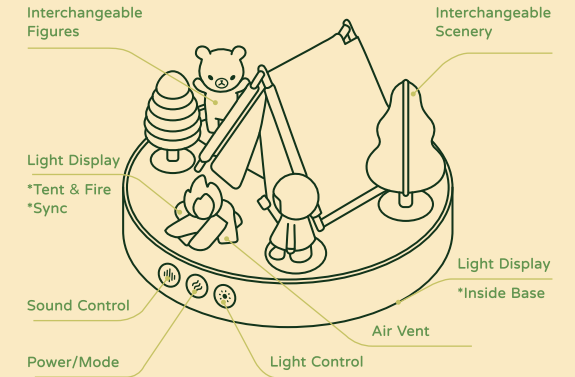

Function Guide

Specification Overview

Product Name | MINICHI TOWN 微築町 Model | MT-Tent

Material | ABS + PP + electronic components

Weight | Approx. 320 g Dimensions | W150 x D150 x H135 mm

Power | USB-C charging, built-in lithium battery (cordless use)

Diffusion Method | Waterless cold-mist, nebulizing pure essential oil

Suitable Space | 20-33 m² (bedroom, desk, bedside, sofa side)

Sound Modes | Forest, River, Fireplace, Mute

Lighting Modes | Warm white, Four-color gradient (green, blue,

Lighting Modes | orange, white), Breathing glow

Battery Life | Approx. 8 hours (full charge)

Usage Recommendation | Use with 100% pure essential oil

*We blend design with fragrance,
so each little house becomes a landscape in your space.*