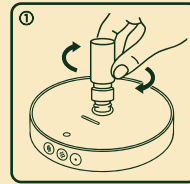

Waterless diffusion | Warm light ambience | White noise

*From the Tent Forest Home,
the scented architecture family
is quietly expanding.*

User Guide

1 Add fragrance : Open scent cartridge, add 6-8 drops of pure essential oil, or replace cartridge.